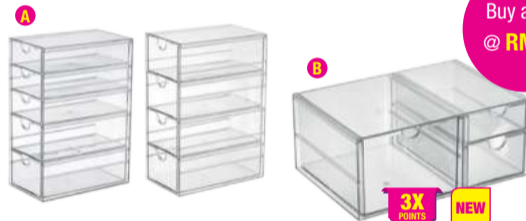

A + B + C
PACKAGE PRICE
RM39

Microwave Bread Tray White
 1066693
RM25.90 RM19.90

Dish Drainer with Cover 3840/PI White
 1002118
RM51.90 RM39

Ekond
Aluminium Dish Drainer Stand CA-03M
 1001824
RM379 RM299

HOME ORGANIZER

Stack
Wooden Box Square Natural
A 30x20x18cm - S Size 1064807
RM45.90 RM35
B 35x25x20cm - M Size 1064813
RM55.90 RM45
C 40x30x22cm - L Size 1064816
RM65.90 RM55

Stack
4 Tier/5 Tier Small Drawer 10.5X17.8X25cm Clear
 1068031 / 1068026
B 3 Drawer Cosmetic Organizer 25.5X17.7X10.7cm Clear
 1068032
RM35.90 RM29