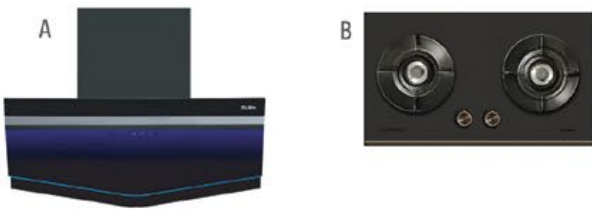

B. Gas Hob
LGH-588T-FG 5.5KW 88cm
1080562
RM1,299 (NP RM2,630)
• i-Sync, Smart Timer
• With Safety Valve
• Built in Dimension (cm): 70-82.5(W) x 40-48(D)

A + B Package Price
RM2,399 (NP RM5,830)

ELBA

A. Hood
EH-R9838ST(BK) 90cm
1080431
RM1,399 (NP RM1,999)
• Suction Power: 2,000³/h
• With Magic Light
• Gesture Motion Sensor (Hand Wave)
• With Heat Cleaning Function
• Recirculating/Ducting