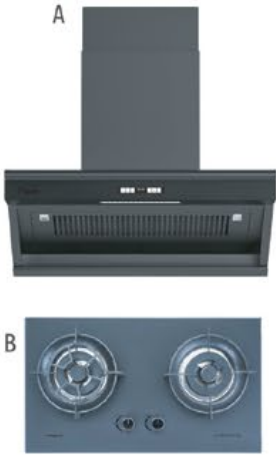

HOOD, HOB & GAS STOVE

Faber

A. Hood
Xenon Elite DC
1083813
RM1,399 (NP RM3,595)
• Suction Power: 2,100m³/h • DC Motor
• Smart Motion Sensor • Auto-Cleaning
• Recirculating/Ducting

B. Gas Hob
FBIH-G752B520TGM 5.2kW 75cm
1080527
RM599 (NP RM878)
• Flame Failure Protect Device
• Flexi Built-In Dimension (cm):
64-69(W) x 35-38.5(D)

A + B Package Price
RM1,799 (NP RM3,595)