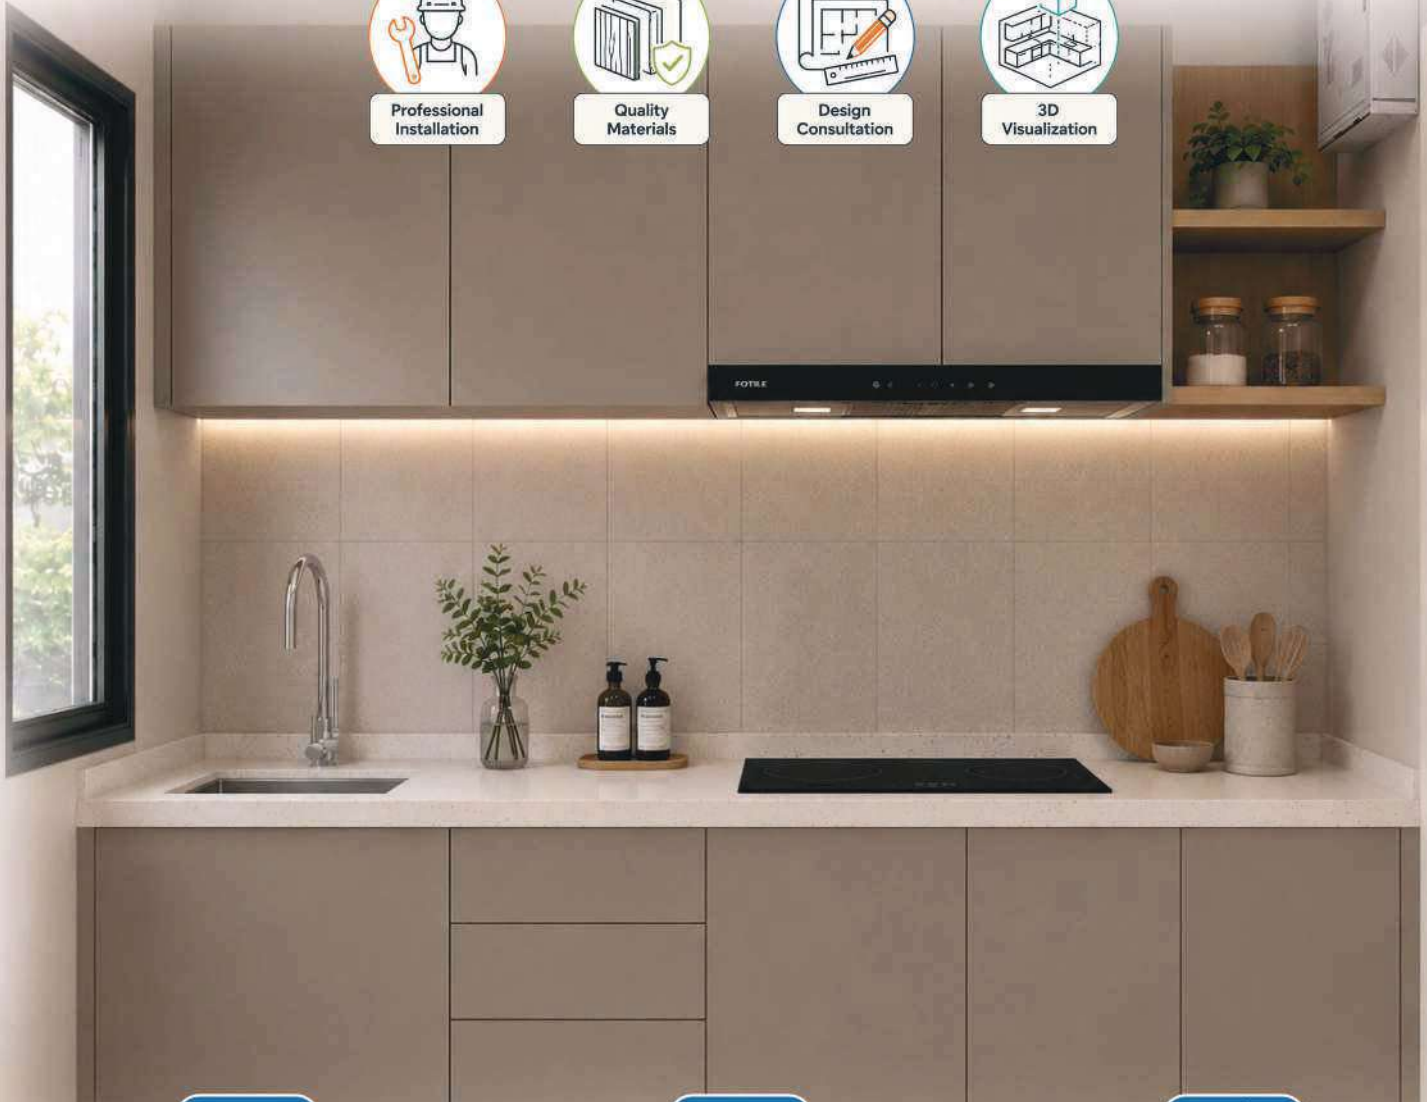

# CREATE YOUR DREAM KITCHEN CABINET

Purchase RM9,600 & above, **FREE SELECTED HOOD, HOB & SINK OR RM500 INSTANT REBATE.** Terms apply.

Professional Installation

Quality Materials

Design Consultation

3D Visualization