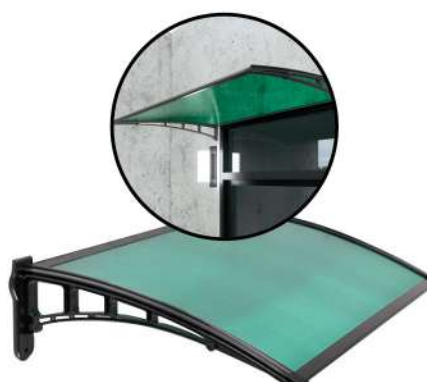

0% INSTALMENT
~~RM183.17~~ x 6 Months
AEON ~~RM51~~ x 30 Months

Digital Door Lock
A100 ZNMS16LM
1066699
~~RM1,399~~ **RM1,299**

0% INSTALMENT
~~RM108.25~~ x 12 Months
AEON ~~RM53~~ x 36 Months

Moulded HDF
Door RAW
MD-003 1062703
MD-009 1062689
MD-013 1062692
~~RM228~~ **RM200**