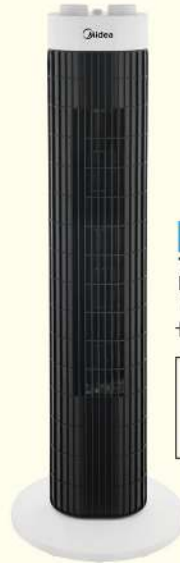

PHILIPS
Air Purifier and Fan
AMF765/30 40W 70M²
1069458
RM1,869 RM1,699

0% INSTALMENT
RM141.58 x 12 Months

AEON
RM69 x 36 Months

- Purifies rooms up to 70m²
- 270 m3/h Clean Air Rate (CADR)
- HEPA & Active Carbon filter
- Connected to Air+ App

Midea
Tower Fan
MTF-101K 45W
1073575
RM199 RM149

- 3 Speeds
- 3 hours timer
- Oscillation function
- Knob Control

SHARP
Air Cooler
PJA36TVW 65W 6L
1038521
RM509 RM359

PENSONIC
Air Circulation Fan
PF-50902 9" 45W
1072807
RM159 RM149