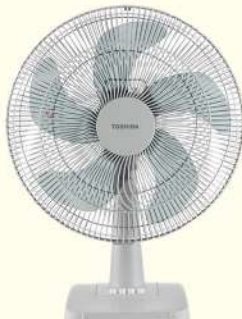

Midea
Tower Fan
MTF-101K 45W
1073575
RM199 RM149

- 3 Speeds
- 3 hours timer
- Oscillation function
- Knob Control

SHARP
Air Cooler
PJA36TVW 65W 6L
1038521
RM509 RM359

PENSONIC
Air Circulation Fan
PF-50902 9" 45W
1072807
RM159 RM149