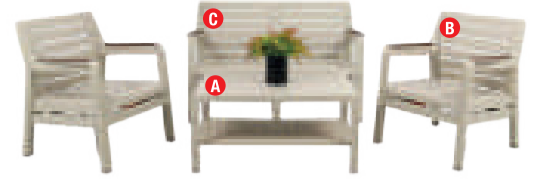

A Plastic PP Montana Coffee Table Beige
1058212 **RM229**
B Plastic PP Montana Chair Beige
1058203 **RM329**
C 2 Seat Montana Plastic PP Bench Beige
1058190 **RM659**

A + B + C
PACKAGE PRICE
(1 TABLE + 1 BENCH + 2 CHAIRS)
RM1,546 **RM999**
RM166.50 x 6 Months