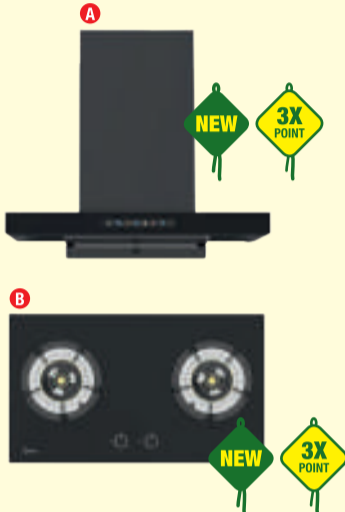

A Hood MCH-90M80AT(RFID)
90cm 1072489
~~RM2,199~~ **RM1,799**

- Comes with ducting hose
- Suction power: 2,000m³/h
- Gesture control (hand wave)
- Inter Link Hood&Hob (RFID) & IOT (Msmarhome App)
- Duct out only

B Gas Hob MGH-2590GL(RFID)
76cm 1072488
~~RM1,099~~ **RM899**

- Burners: 5.2Kwx2
- Inter Link Hood&Hob (RFID)
- Flame failure protect device
- Flexi built-in dimension (cm): 64.5-70.5(W) X 34-40(D)
- Life time glass warranty on natural crack

A + B
PACKAGE PRICE
~~RM3,298~~ **RM2,199**
RM183.25 x 12 Months