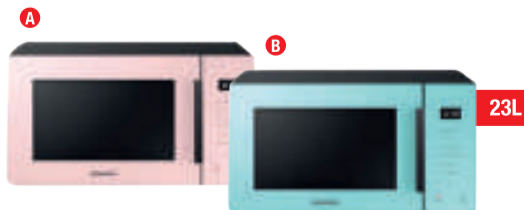

SAMSUNG
C MG30T5018CV/SM Yellow 1400W 1068126
RM799 **RM639**
RM106.50 x 6 Months

SAMSUNG
Microwave Oven with Grill
A MG23T5018CP/SM Pink 1200W 1063886
B MG23T5018CN/SM Mint 1200W 1063901
RM639 **RM559**