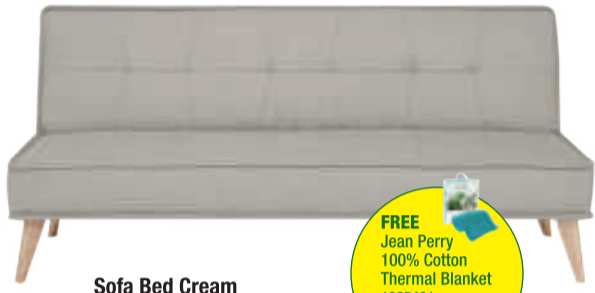

Sofa Bed Cream
LAB-173N107S-P3
1065952

RM1,149 **RM1,099**

RM183.17 x 6 Months

FREE
Jean Perry
100% Cotton
Thermal Blanket
1065401 (NP: RM99.50).
While stocks last.

Furdini

Relax Chair Chess

A Grey 1070310

B Green 1070314

RM279 **RM239**

NEW

Stool Ottoman

A Champagne 1067974

B Skyblue 1067991

RM179