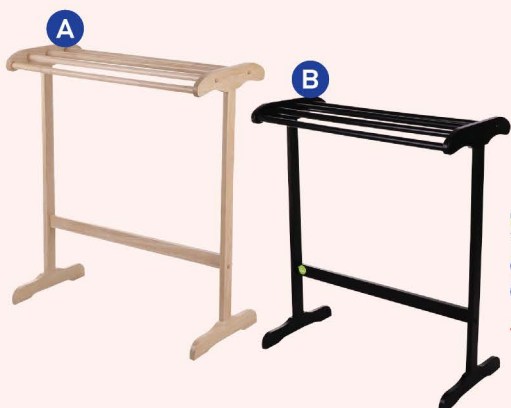

PLIM
Wooden Towel Rack 5 Bar
A Natural 1001899
B Oak 1001900
~~RM159~~ **RM119**