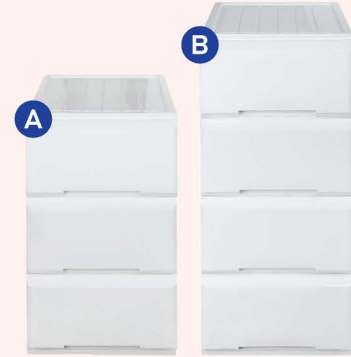

Drawer Garden White
A 3 Tier 40X50X69cm 1055409
~~RM239~~ **RM179**
B 4 Tier 40X50X91cm 1055410
~~RM279~~ **RM219**