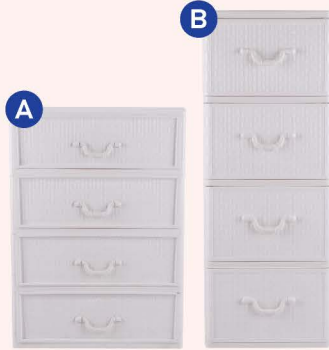

4 Tier Drawer Rattan Api White
A 60X42X83cm 1005443
B 40X50X104cm 1005445
~~RM175~~ **RM139/each**