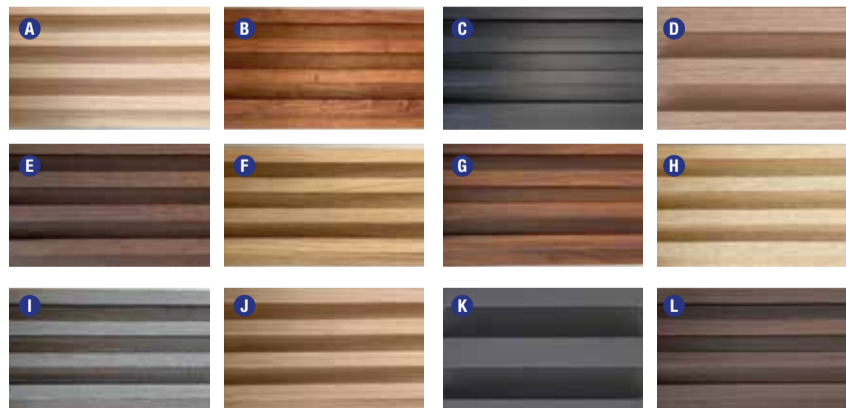

STEP 6 FLOOR ideas

TARA

Floortile 60X60cm 1.44M2

- A Lite Carrara 1052646
- B Pietra Marble(GR) 1052645
- C Calacatta White (PL) 1052643

RM14.98 /pc (4pcs/box)
*only selling in a box