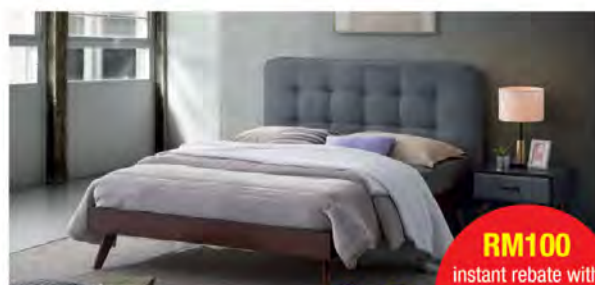

## NEW ARRIVAL

snoozeland.  
Rubberwood With Water Repellent  
Fabric Headboard Bed Frame  
- Queen 1069280  
RM1,599  
RM133.25 x 12 Months  
- King 1069270  
RM1,799  
RM149.92 x 12 Months

**RM100**  
instant rebate with  
purchase of any  
Vono Mattress.  
Terms apply.