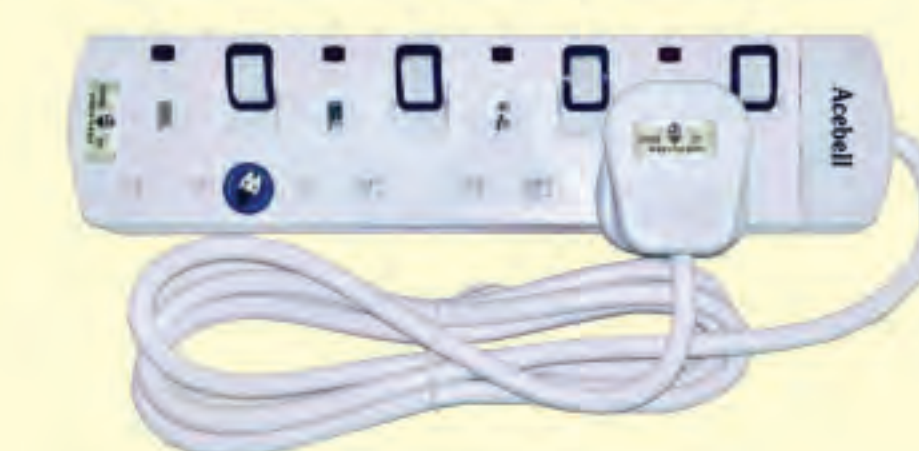

EGLO
Chandelier 49935
Carlton ST SV
1051234
~~RM286~~ **RM209**

Acebell
4G2M T/SCKT
ACB-4GN
1047184
~~RM27.90~~ **RM25.90**

ME
4Way T-Adpt
W/Neon D-304N
1054270
~~RM32.90~~ **RM27.90**

CENTO
2G+2Usb 1M Multi
Adaptor SES9218
1054226
~~RM54.90~~ **RM45.90**