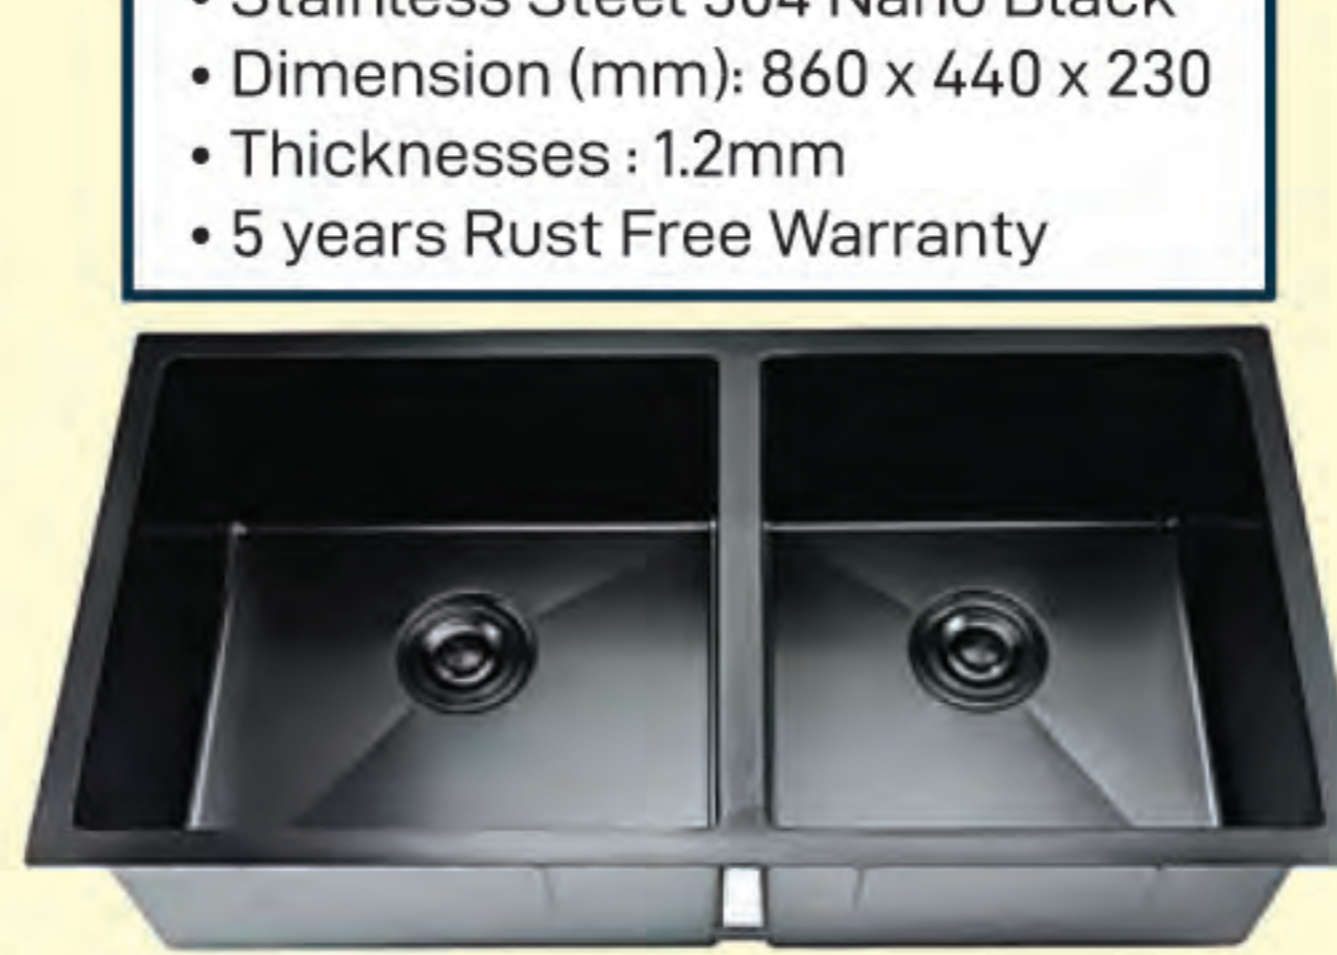

SAMSUNG
LED 50" UA50AU7700KXXM
1062441
~~RM3,899~~ **RM1,999**
RM166.58 x 12 Months

Panasonic
LED 50" TH-50LX650K
1066569
~~RM2,829~~ **RM2,099**
RM174.92 x 12 Months

SHARP
LED 50" 4TC50DL1X
1065175
~~RM3,199~~ **RM2,239**
RM186.58 x 12 Months

PHILIPS
LED 55" 55PUT7906/68
1063417
~~RM3,899~~ **RM1,999**
RM166.58 x 12 Months

SAMSUNG
LED 55" QA55Q65BAKXXM
1064108
~~RM4,499~~ **RM3,529**
RM147.04 x 24 Months

SHARP
LED 65" 4TC65CK1X
1060527
~~RM5,999~~ **RM3,049**
RM127.04 x 24 Months

LG
LED 65" 65UQ7550PSF.ATS
1065122
~~RM4,699~~ **RM3,249**
RM135.38 x 24 Months

LG
LED 70" 70UQ8050PSB.ATS
1065165
~~RM6,499~~ **RM4,299**
RM179.13 x 24 Months

SAMSUNG
Soundbar HW-B450
1064492
~~RM799~~ **RM649**
RM108.17 x 6 Months

- 2.1ch Soundbar
- Bass Boost
- Output power: 300W

LG
Soundbar S65Q.DMYSLLK
1065189
~~RM1,599~~ **RM1,399**
RM116.58 x 12 Months

- 3.1ch Soundbar
- Meridian Auto Technology
- Output power: 430W

FROM RM139 INSTALLATION SAMSUNG LG Electrolux MITSUBISHI ELECTRIC Panasonic DAIKIN

SAMSUNG
Wall Air-Conditioner Non-Inverter

1HP AR09TGHQABUNME
1057162
~~RM1,399~~ **RM1,139**
RM189.83 x 6 Months

2HP AR18TGHQABUNME
1057157
~~RM2,849~~ **RM2,399**
RM199.92 x 12 Months

1.5HP AR12TGHQABUNME
1057156
~~RM1,799~~ **RM1,449**
RM120.75 x 12 Months

2.5HP AR24TGHQABUNME
1057163
~~RM2,399~~ **RM2,899**
RM120.79 x 24 Months

DAIKIN
Wall Air-Conditioner Inverter

• BUILT-IN WIFI CONTROL

1HP FTKF25BV1M/RKF25AV1M
1065471
~~RM1,870~~ **RM1,749**
RM145.75 x 12 Months

2HP FTKF50BV1M/RKF50AV1M
1065472
~~RM3,610~~ **RM3,499**
RM145.79 x 24 Months

1.5HP FTKF35BV1M/RKF35AV1M
1065465
~~RM2,250~~ **RM2,099**
RM174.92 x 12 Months

2.5HP FTKF71BV1M/RKF71AV1M
1065300
~~RM3,940~~ **RM3,799**
RM158.29 x 24 Months

SHARP
Freezer SJC178 160L
Grey 1052889
~~RM939~~ **RM799**
RM133.17 x 6 Months

LG
2 Door Refrigerator
GN-B202SQBB
Silver 1061542
~~RM1,449~~ **RM1,179**
RM196.50 x 6 Months