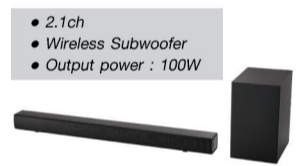

Panasonic
Soundbar SC-HTB150GAK
1065128
~~RM549~~ **RM449**