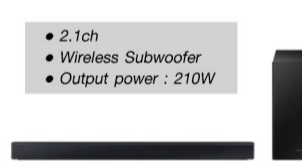

SAMSUNG
Soundbar HW-C450/XM
1069154
~~RM799~~ **RM729**
0% INSTALMENT
RM121.50 x 6 Months

AEON RM50 x 18 Months