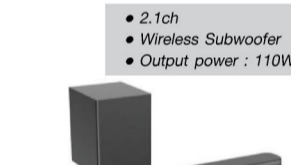

SHARP
Soundbar HTSBW192
1073664
~~RM899~~ **RM599**