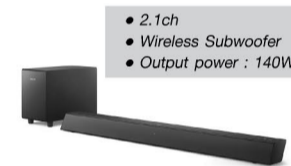

PHILIPS
Soundbar TAB5305/12
1066568
~~RM599~~ **RM399**

SHARP
Soundbar HTSBW192
1073664
~~RM899~~ **RM599**

LG
Soundbar SNH5.DMYSLLK
1066582
~~RM1,499~~ **RM949**
0% INSTALMENT
RM158.17 x 6 Months

AEON RM52 x 36 Months