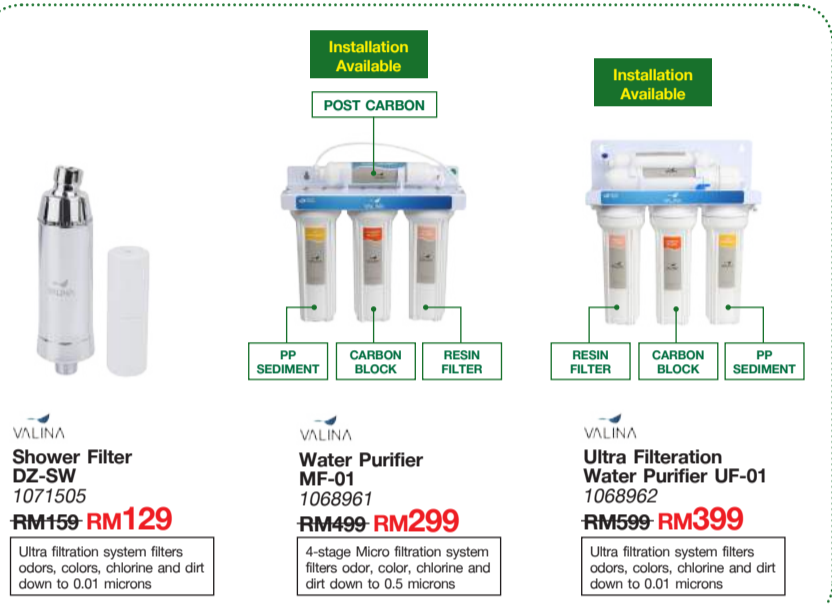

PLUMBING & WATER HEATER

JOVEN
Booster Pump
JHP2-30 0.37KW
1058061
RM925 RM899
0% INSTALMENT
RM149.83 x 6 Months
AEON **RM49 x 24 Months**

Tannans Pump
Booster Pump
CMH2-40K 0.55KW
1016816
RM1,249 RM929
0% INSTALMENT
RM154.83 x 6 Months
AEON **RM51 x 24 Months**

WaterBoss
Outdoor Filter Membrane
UF17 MAX
1054616
RM1,290 RM990
0% INSTALMENT
RM165 x 6 Months
AEON **RM54 x 24 Months**

DOS
A Montblanc 900L HY-06 Grey 1069476
B Timbra Polymer 900L HY-07 Brown 1069486
RM4,000 RM2,899
0% INSTALMENT
RM120.79 x 24 Months
AEON **RM117 x 36 Months**
Discount **RM100** with purchase of Water Pump.

VALINA
Shower Filter
DZ-SW
1071505
RM159 RM129
Ultra filtration system filters odors, colors, chlorine and dirt down to 0.01 microns

VALINA
Water Purifier
MF-01
1068961
RM499 RM299
4-stage Micro filtration system filters odor, color, chlorine and dirt down to 0.5 microns

VALINA
Ultra Filtration
Water Purifier UF-01
1068962
RM599 RM399
Ultra filtration system filters odors, colors, chlorine and dirt down to 0.01 microns

TILES

TARA
Floortile 40X40cm
A Le Marche Blue 1051939
B Lisbon Vogue 1052153
C Black Flower 1063729
D Royal 0.96M² 1063736
RM32.90 - RM39.90
RM29.90 /BOX
RM4.98 /pc
Coverage/Box: 6pcs = 10.33 sqft