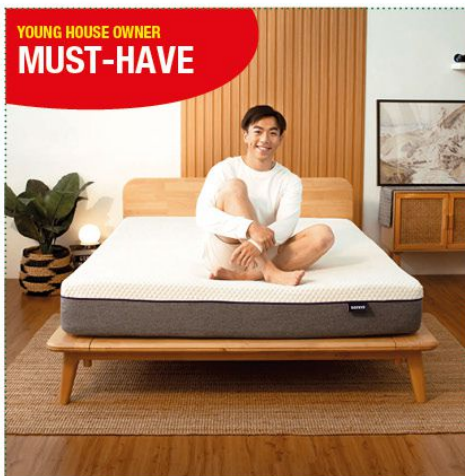

YOUNG HOUSE OWNER MUST-HAVE

sonno
Original Mattress Queen 1067236
RM2,499
Signature Bedframe Queen 1067226
RM2,999
RM208.29 x 24 Months

A+B
PACKAGE PRICE
RM4,999
RM208.29 x 24 Months