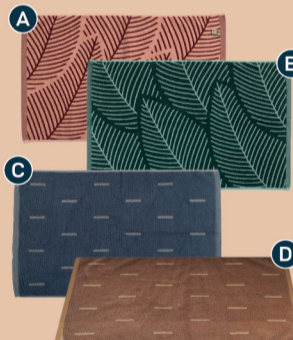

TOWEL RUG MADAGAS
17X28 INCH

A RED 1064547
B GREEN 1064548
C GREY 1064594
D BROWN 1064568

RM32.90
BUY 2 ABOVE ENJOY
ADDITIONAL 10%